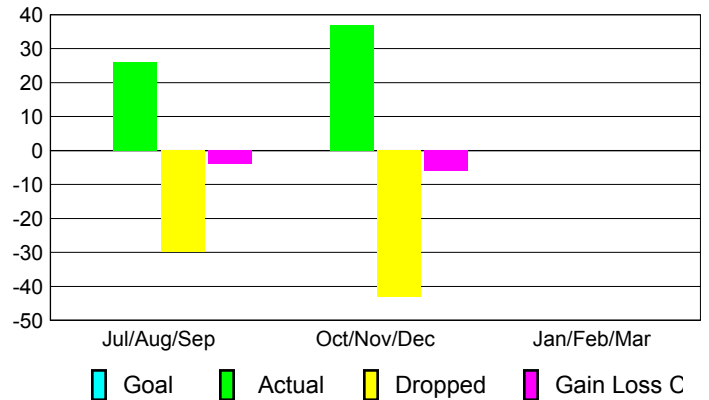

Membership Results 2012-2013

Goal, New, Dropped, Gain/Loss

Comparison of Membership Gain/Loss

Current Year Compared to the Previous Year