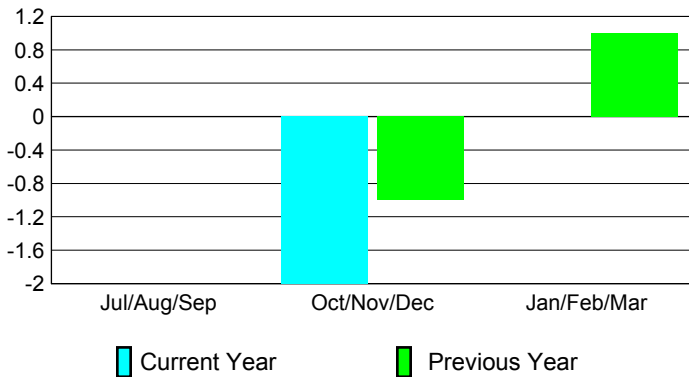

2012-2013 GMT Reports for District (or Undistricted) **District B 7**

GMT: **Joel Rosendo Gómez Franco**

Location: **MEXICO**

GMT CA: **3**

CLUBS

Club Results
2012-2013

Clubs
2011-2012

Month	New Club Goal	Actual New Clubs	Actual Dropped Clubs	Gain/Loss of Clubs	Gain/Loss of Clubs
Jul/Aug/Sep		0	0	0	0
Oct/Nov/Dec		0	-2	-2	-1
Jan/Feb/Mar					1
Totals		0	-2	-2	0

Club Results 2012-2013

Goal, New, Dropped, Gain/Loss

Comparison of Club Gain/Loss

Current Year Compared to the Previous Year

YTD Status Quo Clubs 2012-2013

Status Quo Clubs Compared to Status Quo Members

MEMBERSHIP