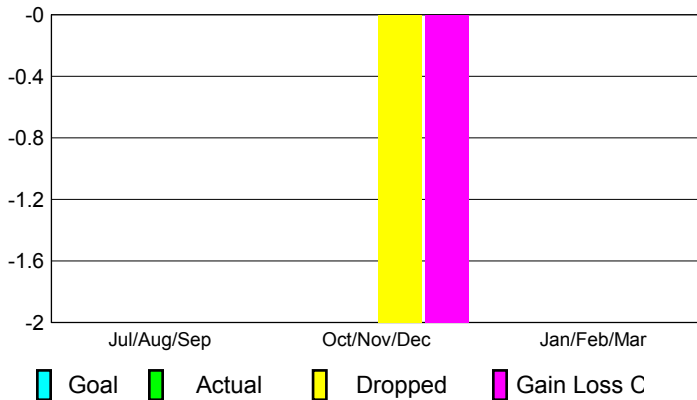

2012-2013 GMT Reports for District (or Undistricted) **District B 7**

GMT: **Joel Rosendo Gómez Franco**

Location: **MEXICO**

GMT CA: **3**

CLUBS

Club Results
2012-2013

Clubs
2011-2012

Month	New Club Goal	Actual New Clubs	Actual Dropped Clubs	Gain/Loss of Clubs	Gain/Loss of Clubs
Jul/Aug/Sep		0	0	0	0
Oct/Nov/Dec		0	-2	-2	-1
Jan/Feb/Mar					1
Totals		0	-2	-2	0

Club Results 2012-2013

Goal, New, Dropped, Gain/Loss

Comparison of Club Gain/Loss

Current Year Compared to the Previous Year

YTD Status Quo Clubs 2012-2013

Status Quo Clubs Compared to Status Quo Members

MEMBERSHIP